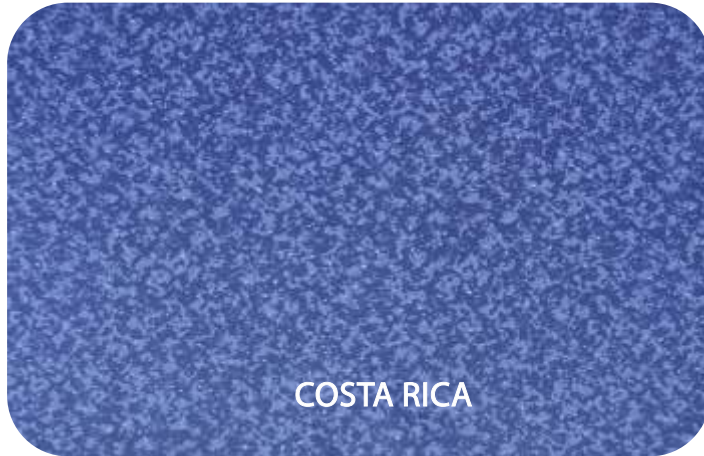

DARK BLUE

MAUI

REEF PEBBLE

LIGHT BLUE

PACIFIC

COSTA RICA

MOSAIC TILE

BAHAMA