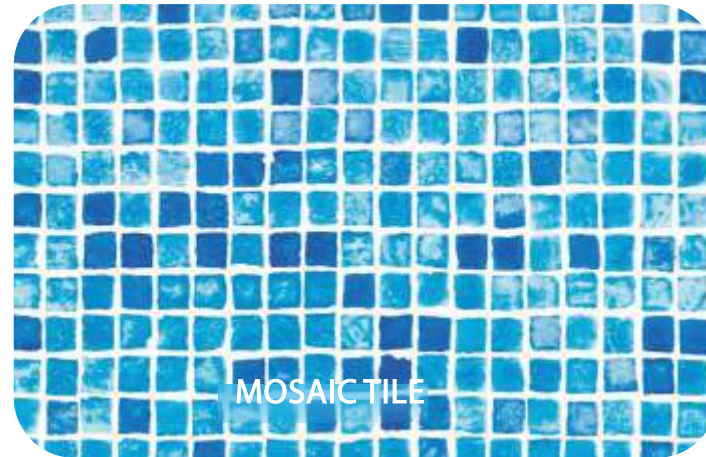

CARIBBEAN

MALDIVE

CASABLANCA

MEDITERRANEAN
MARBLE

ANTIQUE

CORAL SAND

2016 -2017 COLOUR RANGE
Current as at November 2016

Antique

DARK BLUE

MAUI

REEF PEBBLE

LIGHT BLUE

PACIFIC

COSTA RICA

MOSAIC TILE

BAHAMA