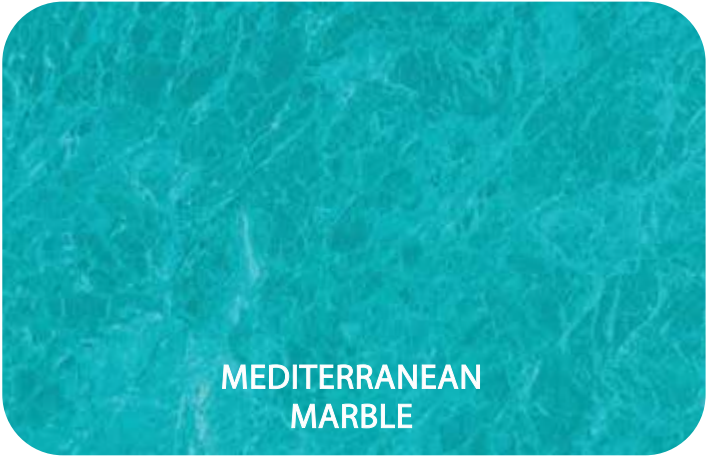

CARIBBEAN

MALDIVE

CASABLANCA

MEDITERRANEAN
MARBLE

ANTIQUE

CORAL SAND

2016 -2017 COLOUR RANGE
Current as at November 2016

Antique

DARK BLUE

MAUI

REEF PEBBLE

LIGHT BLUE

PACIFIC

COSTA RICA

MOSAIC TILE

BAHAMA