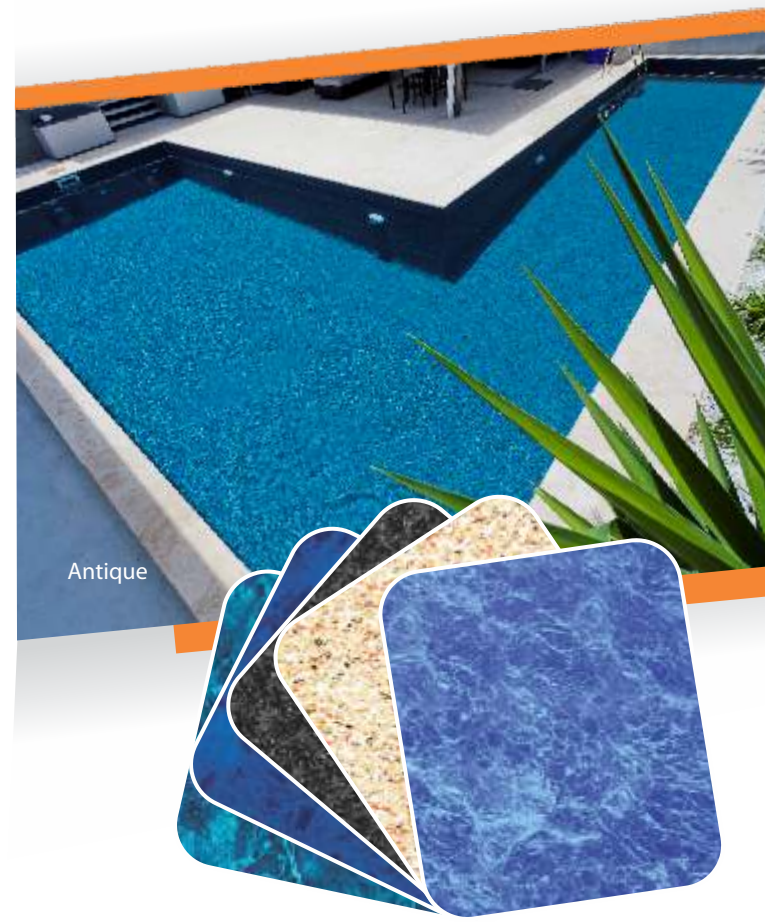

CARIBBEAN

MALDIVE

CASABLANCA

MEDITERRANEAN
MARBLE

ANTIQUE

CORAL SAND

2016 -2017 COLOUR RANGE
Current as at November 2016

Antique

DARK BLUE

MAUI

REEF PEBBLE

LIGHT BLUE

PACIFIC

COSTA RICA

MOSAIC TILE

BAHAMA