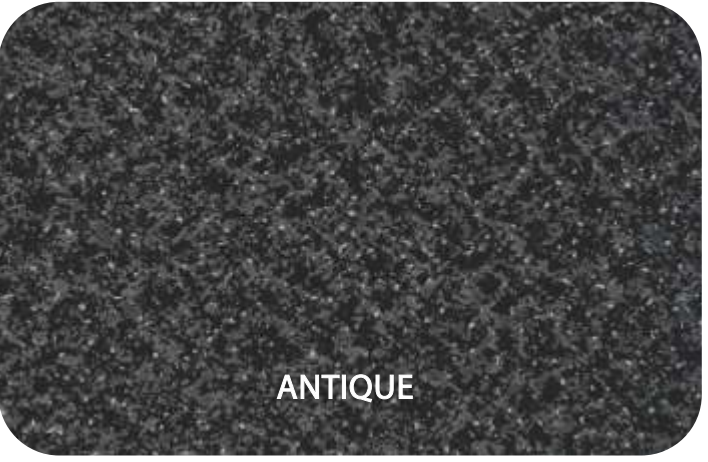

CARIBBEAN

MALDIVE

CASABLANCA

MEDITERRANEAN
MARBLE

ANTIQUE

CORAL SAND

2016 -2017 COLOUR RANGE
Current as at November 2016

Antique